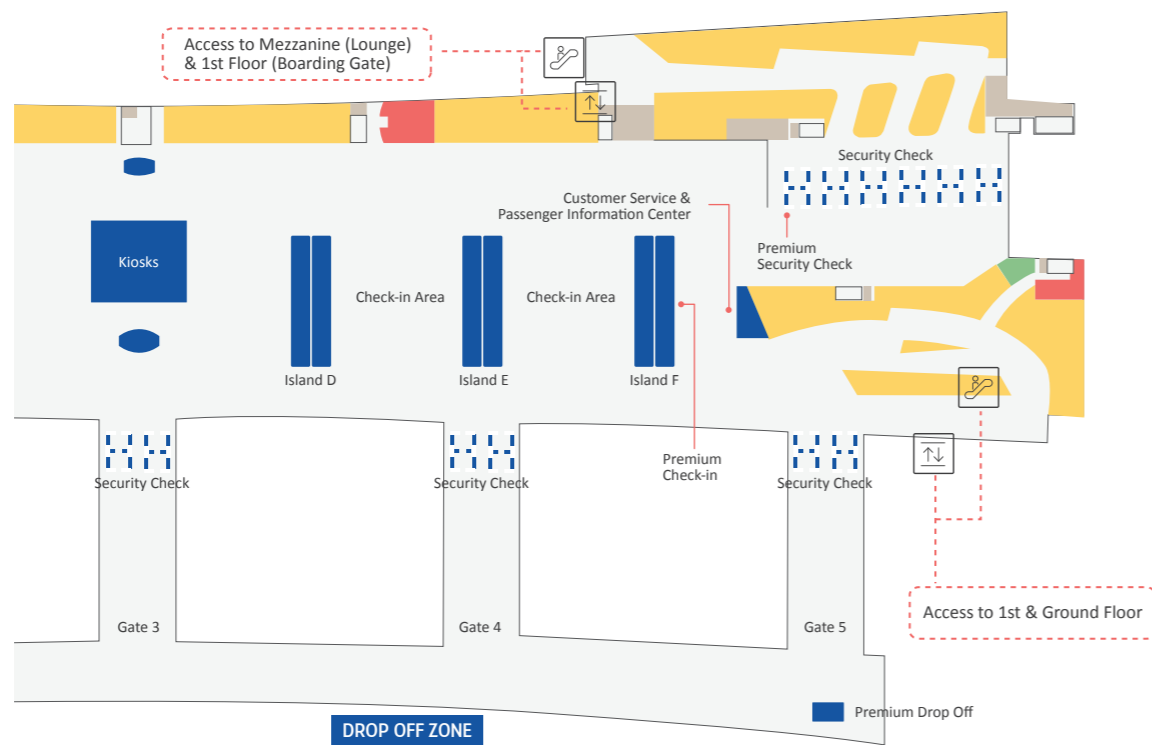

# NEW TERMINAL 3 DOMESTIC - CGK

## 2nd Floor

## Mezzanine

## Ground Floor

- Facilities & Services
- Shops & Restaurant
- Prayer Room
- Nursery
- Restroom
- Offices