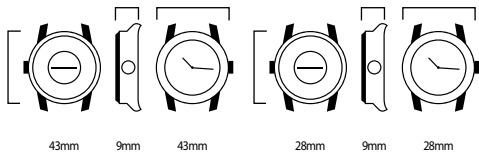

Gents

Ladies

SEKONDA

THE UK'S Nº1 WATCH BRAND

37. LADIES AND GENTS GIFT SET

The matching watches feature a black dial with rose gold coloured batons and a date. With stainless steel bracelets completing the look these watches are perfect for day or evening wear. Water resistant to 50 metres and guaranteed for 2 years. Brand Origin: United Kingdom

Gift set ganda wanita dan pria ini dipersembahkan untuk Anda oleh Sekonda. Jam tangan yang serasi ini dilengkapi fitur dial hitam dengan jarum jam dan tanggal berwarna merah emas. Dengan gelang besi tahan karat yang melengkapi tampilannya, jam ini sempurna untuk pemakaian siang atau malam hari. Tahan air hingga 50 meter dan digaransi selama 2 tahun.

USD 99

Earn 495 GarudaMiles

ACCURIST LONDON

38. LADIES GIFT SET

Add modern elegance to your look with this delicate watch set from Accurist. This beautifully boxed gift set features an elegant stone set bracelet watch complemented by a stone set mother of pearl dial. Paired with a matching pendant and earrings, this set showcases exquisite attention to detail.

Tambahkan keanggunan modern untuk tampilan Anda dengan jam tangan halus ini dari Accurist. Koleksi kado yang indah ini menampilkan tatanan gelang batu yang elegan yang dilengkapi oleh set batu mutiara. Dipasangkan dengan liontin dan anting-anting yang serasi, set ini menampilkan keindahan terhadap detail.