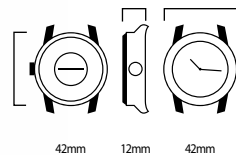

11. "AUTOMATIC" GENTS WATCH

Just like NYC, this KENNETH COLE Automatic watch could be described as "the timepiece that never sleeps". This watch comes with a stainless steel case to ensure long-term performance thriving in your fast-paced lifestyle. Powered by the movement of your wrist and perfect with a skeleton dial, oversized indexes and brown leather strap, it only takes a New York minute to experience the engineering of the latest trend. Water resistant to 3 ATM and 2-year International Warranty.

Seperti halnya kota New York, Jam tangan otomatis KENNETH COLE ini bisa dideskripsikan sebagai "Jam tangan yang tidak pernah tidur". Jam tangan ini memiliki kerangka stainless steel untuk memastikan performa jangka panjang. Digerakkan oleh gerakan pergelangan tangan Anda, disempurnakan dengan penampang yang tembus pandang dan tali kulit berwarna coklat, hanya memerlukan satu "New York" menit untuk mengetahui teknik dari tren terkini. Daya kedap air hingga 3 ATM dan memiliki garansi Internasional selama 2 tahun.