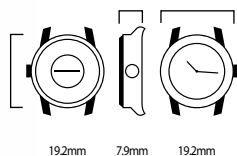

USD 149

Earn 745 GarudaMiles