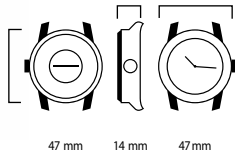

精度乾燥(しなさい)
Superdry.

9. GENTS WATCH - DEEP SEA SCUBA

NEW

Inspired by the scuba diving gear, this trendy yet sporty DEEP SEA SCUBA from SUPERDRY features a stainless steel case with a rubberised black bezel, a multifunctional dial and a black silicone wrapped bracelet. Water resistant to 10ATM and 2-year international warranty.

Terinspirasi oleh peralatan menyelam, Jam tangan DEEP SEA SCUBA dari SUPERDRY yang trendi sekaligus sporty ini memiliki fitur kerangka baja tahan karat dengan cincin atas berbahan karet, penampang multifungsi dan gelang silikon warna hitam yang terintegrasi. Daya tahan air hingga 10ATM dan memiliki 2 tahun garansi Internasional.

USD 119

Earn 595 GarudaMiles

International Routes