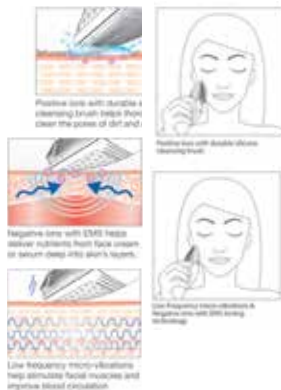

Baterai Li-ion yang dapat diisi ulang selama 8 jam menjanjikan akses jarak jauh sementara tampilannya siap untuk menemani Anda saat bekerja, santai maupun dalam perjalanan. Produk ini dirancang demi gaya dan kinerja bagi Anda serta musik Anda

USD 129

Earn 645 GarudaMiles

96. BEAUTY ESSENTIALS ULTRA CLEANSER WITH ION & EMS TECHNOLOGY

The ultimate device combines a silicone cleansing brush with micro-vibrations, massage, EMS and ions for glowing skin. Use to cleanse, improve blood circulation, lift and firm skin, activate and regenerate skin cells. Rechargeable with IPX5 water resistance rating. One-year international warranty.

Produk unggulan yang menggabungkan sikat pembersih silikon dengan mikro-getar, pijat, EMS dan ion untuk kulit yang bercahaya. Gunakan untuk membersihkan, memperbaiki sirkulasi darah, mengangkat dan mengencangkan kulit, mengaktifkan dan meregenerasi sel kulit. Dapat diisi ulang dengan nilai rating ketahanan terhadap air IPX5. Garansi internasional satu tahun.

USD 143

Earn 715 GarudaMiles