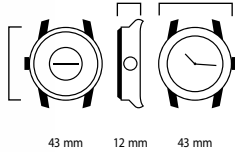

精度乾燥(しなさい)
Superdry.

8. GENTS WATCH - SCUBA MULTI

NEW

This sporty timepiece from SUPERDRY features a black silicone linked bracelet attached to an IP Gun stainless steel case with orange top ring encasing a multifunction black dial giving a fashionable yet casual feeling to the young SUPERDRY consumer. Water resistant to 10ATM and 2-year international warranty.

Jam tangan sporty Superdry ini memiliki fitur gelang silikon hitam yang terintegrasi pada kerangka baja tahan karat warna abu-abu tua dengan cincin atas warna oranye yang membungkus penampang multifungsi untuk memberikan kesan trendi dan casual untuk konsumen muda SUPERDRY. Daya tahan air hingga 10ATM dan memiliki 2 tahun garansi Internasional.

Rp 1.475.000

Earn 492 GarudaMiles

Domestic Routes