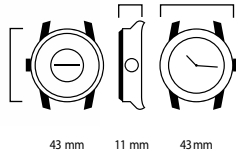

KENNETH COLE
NEW YORK

10. GENTS WATCH - TRANSPARENCY

New Yorkers haven't got time to waste. To succeed in the city you need to be smart, fast, and have a clear vision. That's why this KENNETH COLE refined Transparent timepiece is uniquely constructed to clearly state simple sophistication. An ion plated black stainless steel case and a see-through dial with silver indexes elegantly see you through your day and night. Fastened with a matching black stainless steel bracelet, it is a simple yet truly architectural design. Looking for style? This timepiece is a clear winner. Water resistant to 3ATM and 2-year International Warranty.

Warga New York tidak membuang-buang waktu. Untuk sukses di perkotaan Anda harus pintar, cepat dan memiliki visi yang jelas. Karena itu jam tangan transparan KENNETH COLE ini di konstruksi dengan unik. Kerangka baja tahan karat berwarna hitam dengan penampang yang tembus pandang Daya tahan air hingga 3ATM dan memiliki 2 tahun garansi Internasional.

USD 150

Earn 750 GarudaMiles

KENNETH COLE
NEW YORK

11. "AUTOMATIC" GENTS WATCH

Just like NYC, this KENNETH COLE Automatic watch could be described as "the timepiece that never sleeps". This watch comes with a stainless steel case to ensure long-term performance thriving in your fast-paced lifestyle. Powered by the movement of your wrist and perfect with a skeleton dial, oversized indexes and brown leather strap, it only takes a New York minute to experience the engineering of the latest trend. Water resistant to 3 ATM and 2-year International Warranty.