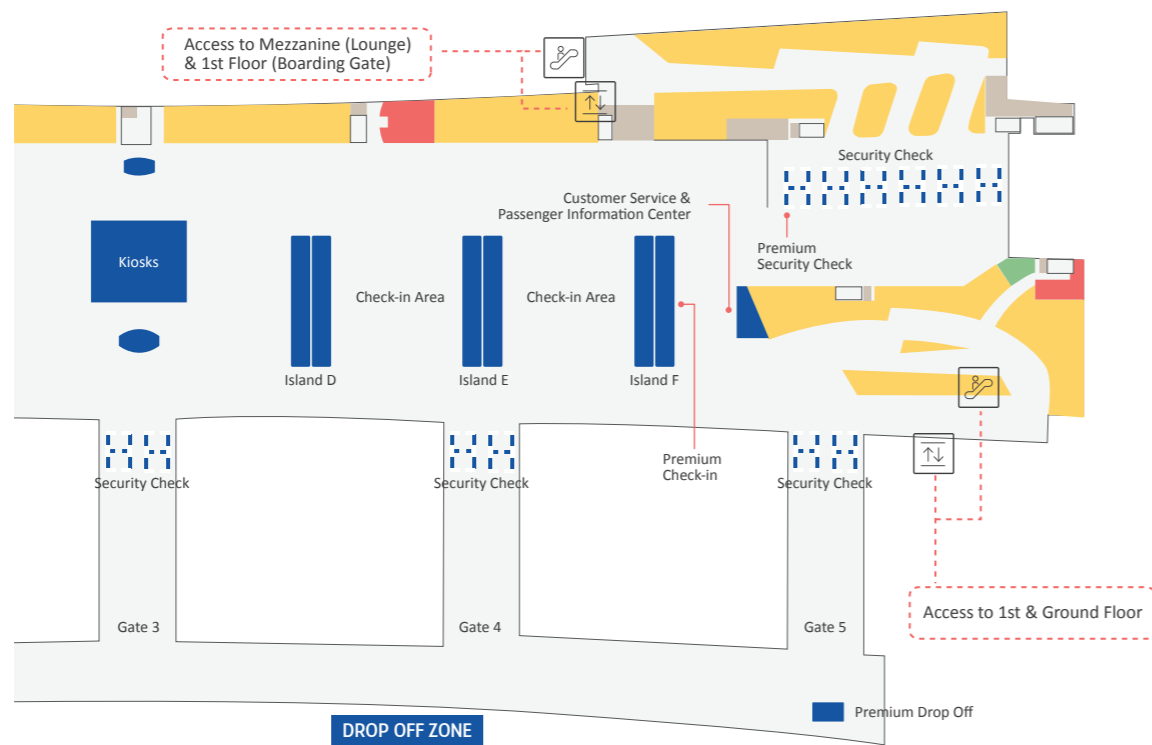

NEW TERMINAL 3 DOMESTIC - CGK

2nd Floor

Mezzanine

1st Floor

Ground Floor

- Facilities & Services
- Shops & Restaurant
- Prayer Room
- Nursery
- Restroom
- Offices