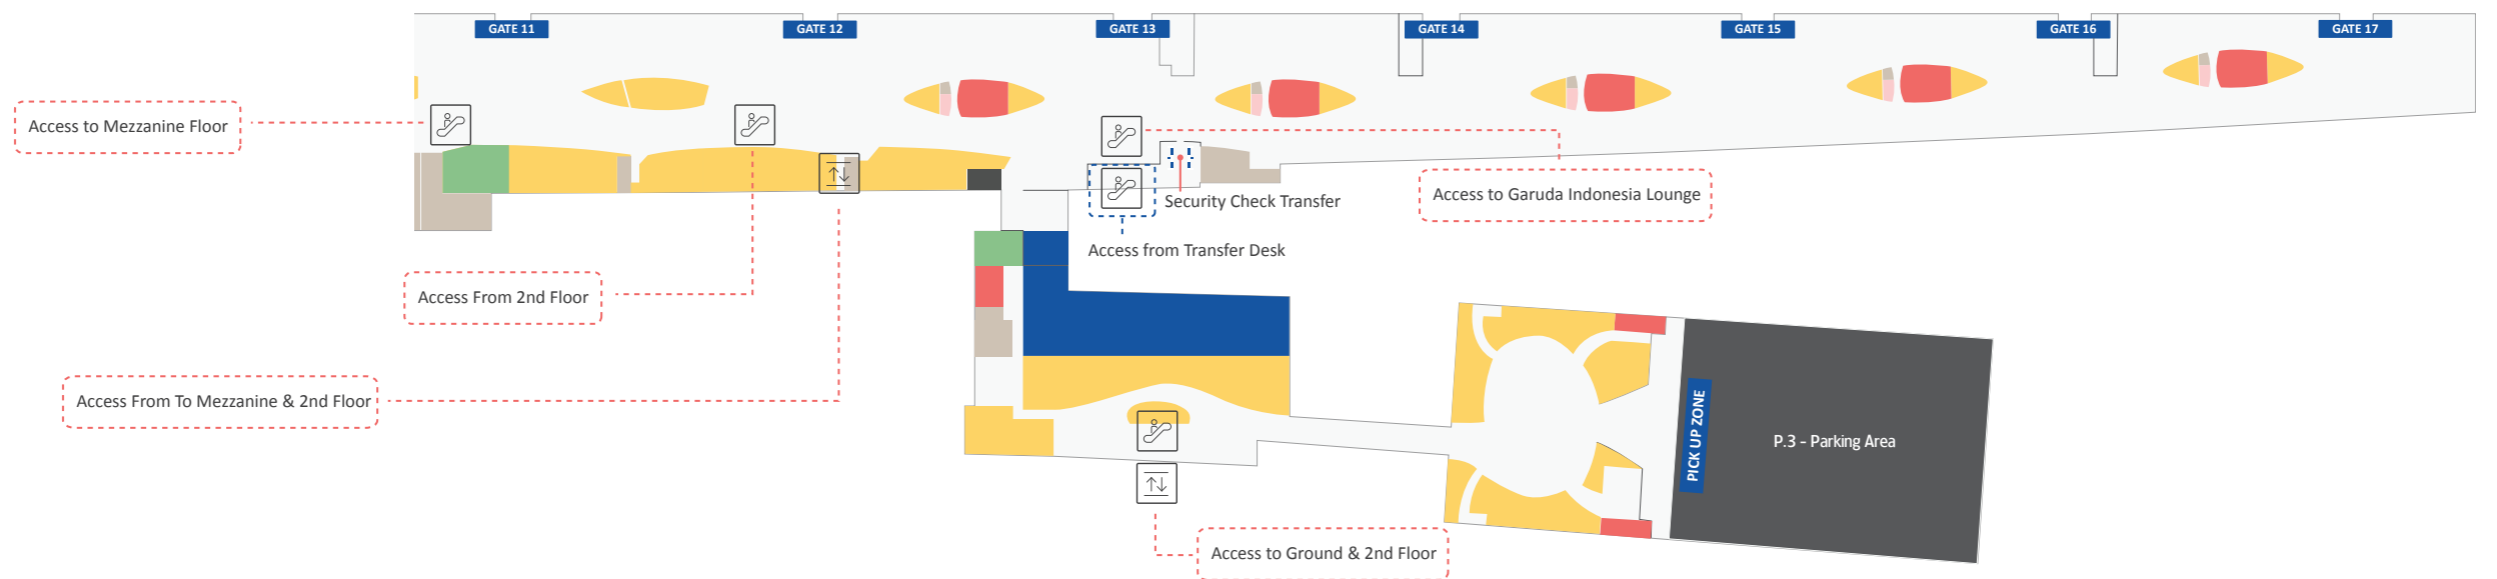

NEW TERMINAL 3 DOMESTIC - CGK

2nd Floor

Mezzanine

1st Floor

Ground Floor

- Facilities & Services
- Shops & Restaurant
- Prayer Room
- Nursery
- Restroom
- Offices