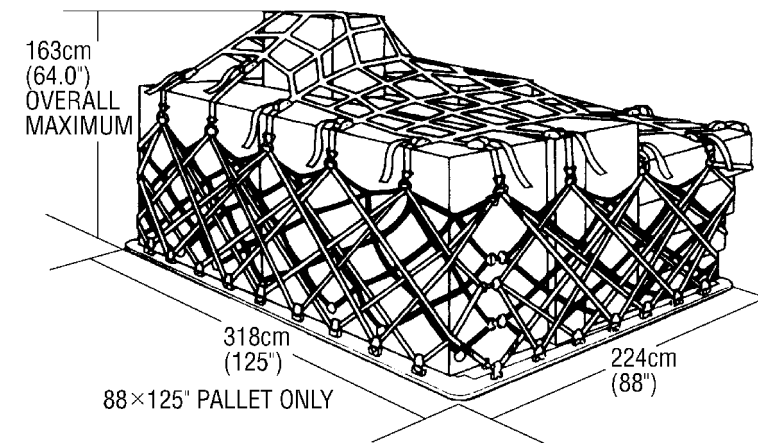

External Dimensions	Length : 224cm (88"), Width : 318cm (125")
Maximum Dimensions On Top Pallet	Length : 213cm (84"), Width : 307cm (121") Height : 163cm (64")
Maximum Weight Capacity	4,670KGs (10,300lbs)
Maximum Volume	10.3cu.m (364cu.ft.)
Tare Weight	135KGs
Maximum Net Weight	4,535KGs (10,000lbs)
IATA ID Code	PIP/PIG/PAG XXXXGA
IATA Rate Classification	TYPE 5

External Dimensions	Length : 152cm (60"), Width : 201cm (79") Height (contoured) : 163cm (64")
Maximum Gross Weight	1,585KGs (3,000lbs)
External Volume	4.7cu.m (166.1cu.ft.)
Internal Volume	4.3cu.m (153cu.ft.)
Tare Weight	Actual empty weight 135KGs (300lbs)
Door Opening Size	190cm × 150cm (75" × 59") contoured
IATA ID Code	AVE/DVE/AKE XXXXGA
IATA Rate Classification	TYPE 8

GA-Pallet